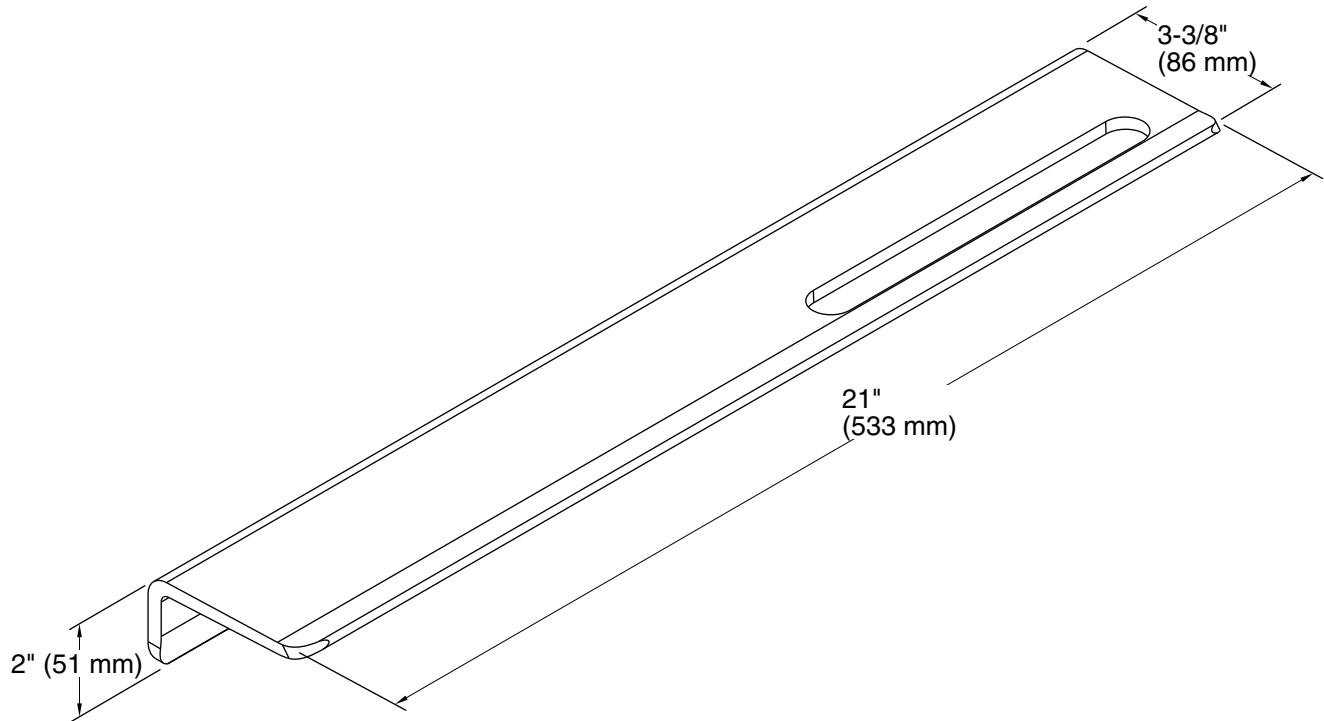

Features

- Works best with KOHLER Choreograph wall panels
- Can install over tile and other wall surfaces, inside or outside the shower space
- Integral slot for hanging washcloths or small towels
- Designed for quick water drainage and easy cleaning
- Removable for more thorough cleaning
- Wall attachment is concealed, leaving no visible caulk line
- Cleat system installation allows shelf to be removed without tools

Technical Information

All product dimensions are nominal.

Material: Anodized Aluminum

Notes

Install this product according to the installation guide.

Requires 2x4 backing to be installed.